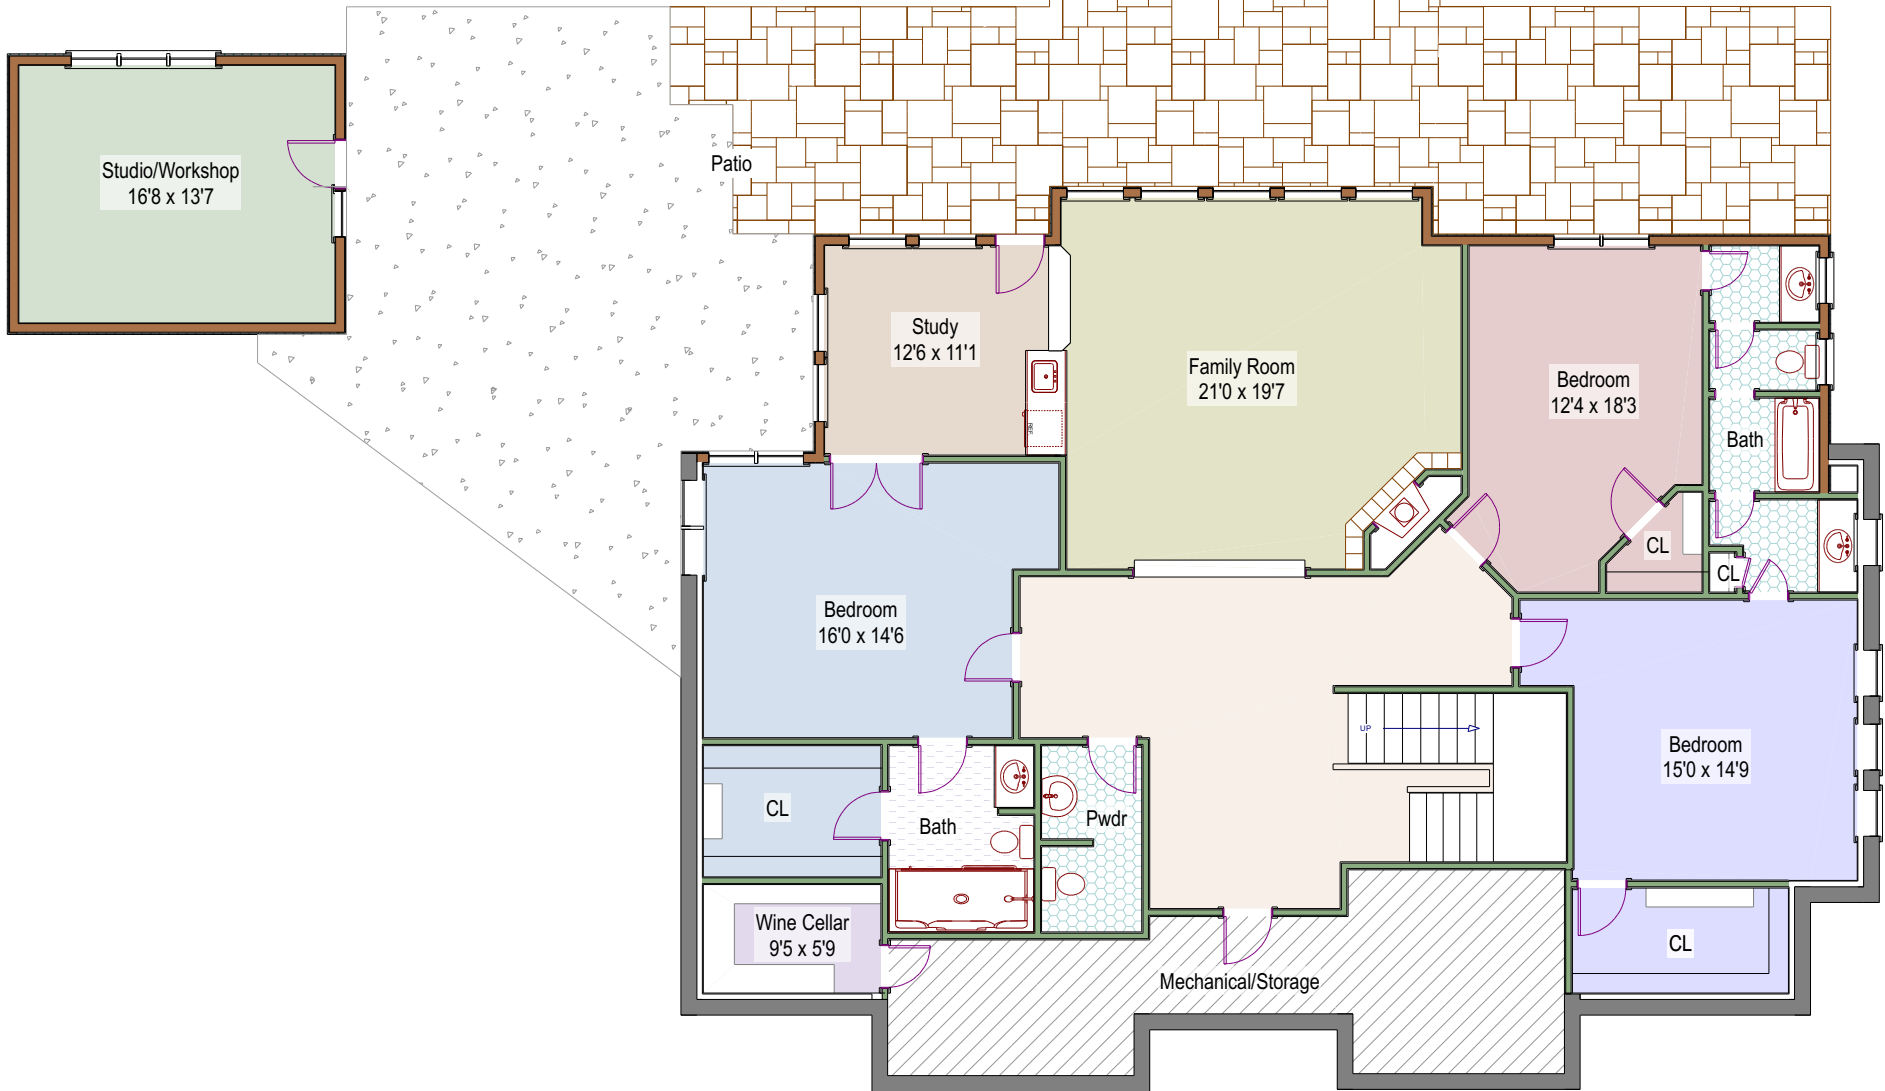

6690 Legend Ridge Trail
Boulder, Colorado

Lower Level

Patrick Dolan's Office
RE/Max of Boulder, Inc.
(303)441-5642 office
patrickdolanteam@gmail.com
www.patrick-dolan.com

Floor Plans prepared by Overhead Views, (303)886-9578, esw@overheadviews.com