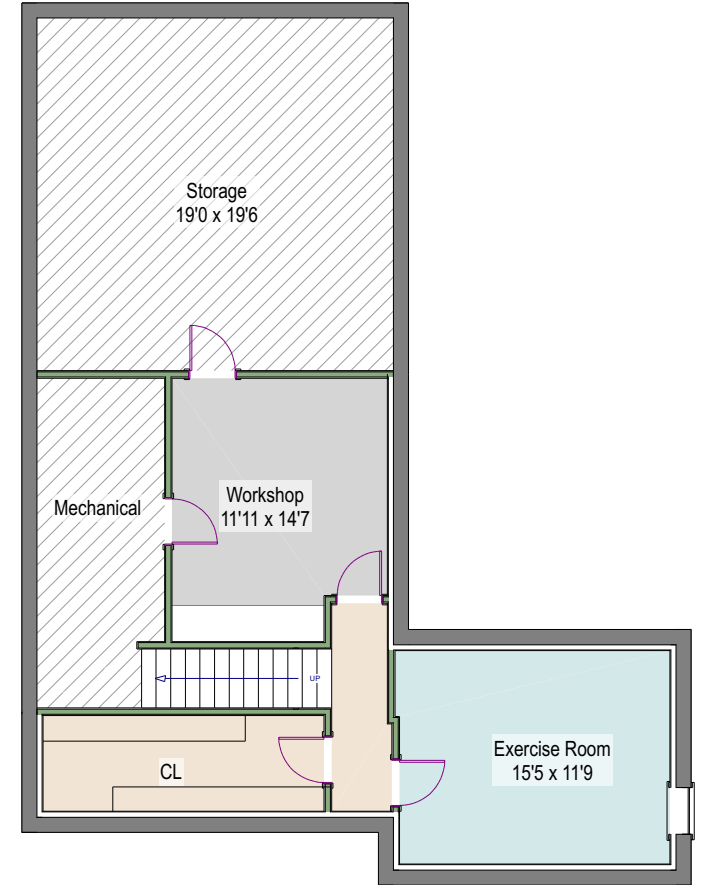

Main Level - 3300 square feet +/-

5183 Idylwild Trail
Boulder, Colorado

Lower Level - 1203 square feet +/-
625 finished square feet +/-
578 unfinished square feet +/-

Patrick Dolan's Office
RE/Max of Boulder, Inc.
(303)441-5642 office
patrickdolanteam@gmail.com
www.patrick-dolan.com